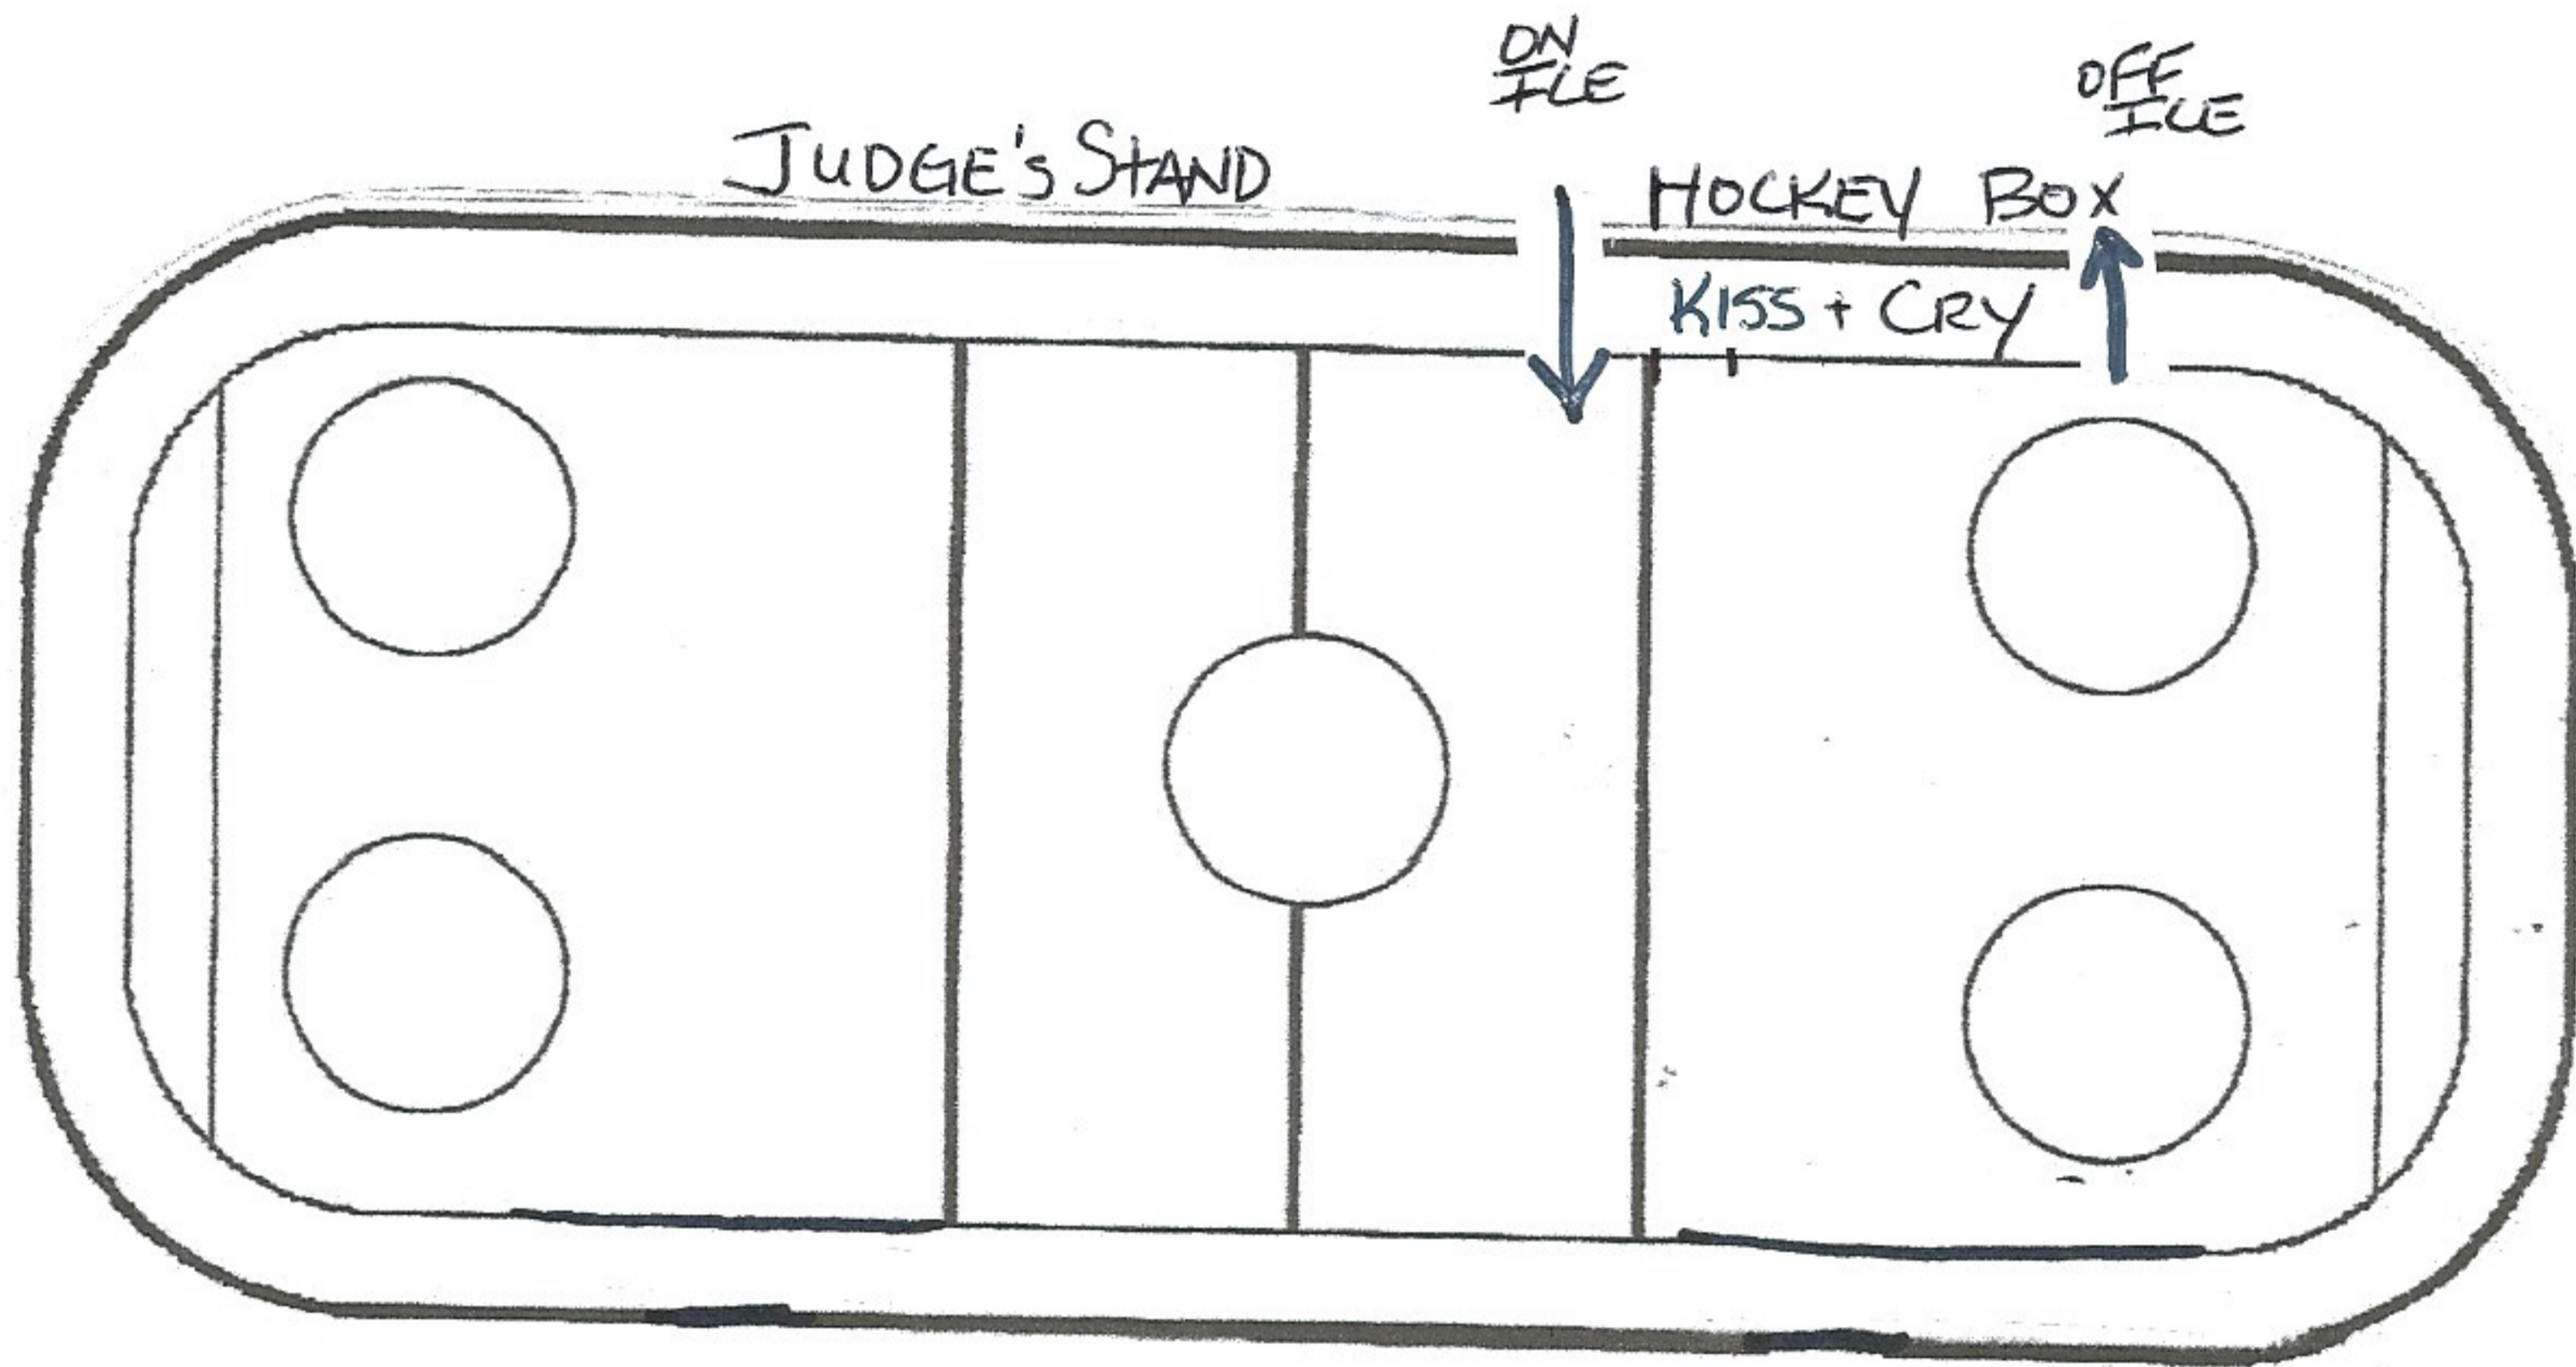

Diamond Classic Synchronized Skating Competition Rink Layout

Competition Rink – West Rink

Spectator Seating-Upper and Lower Deck