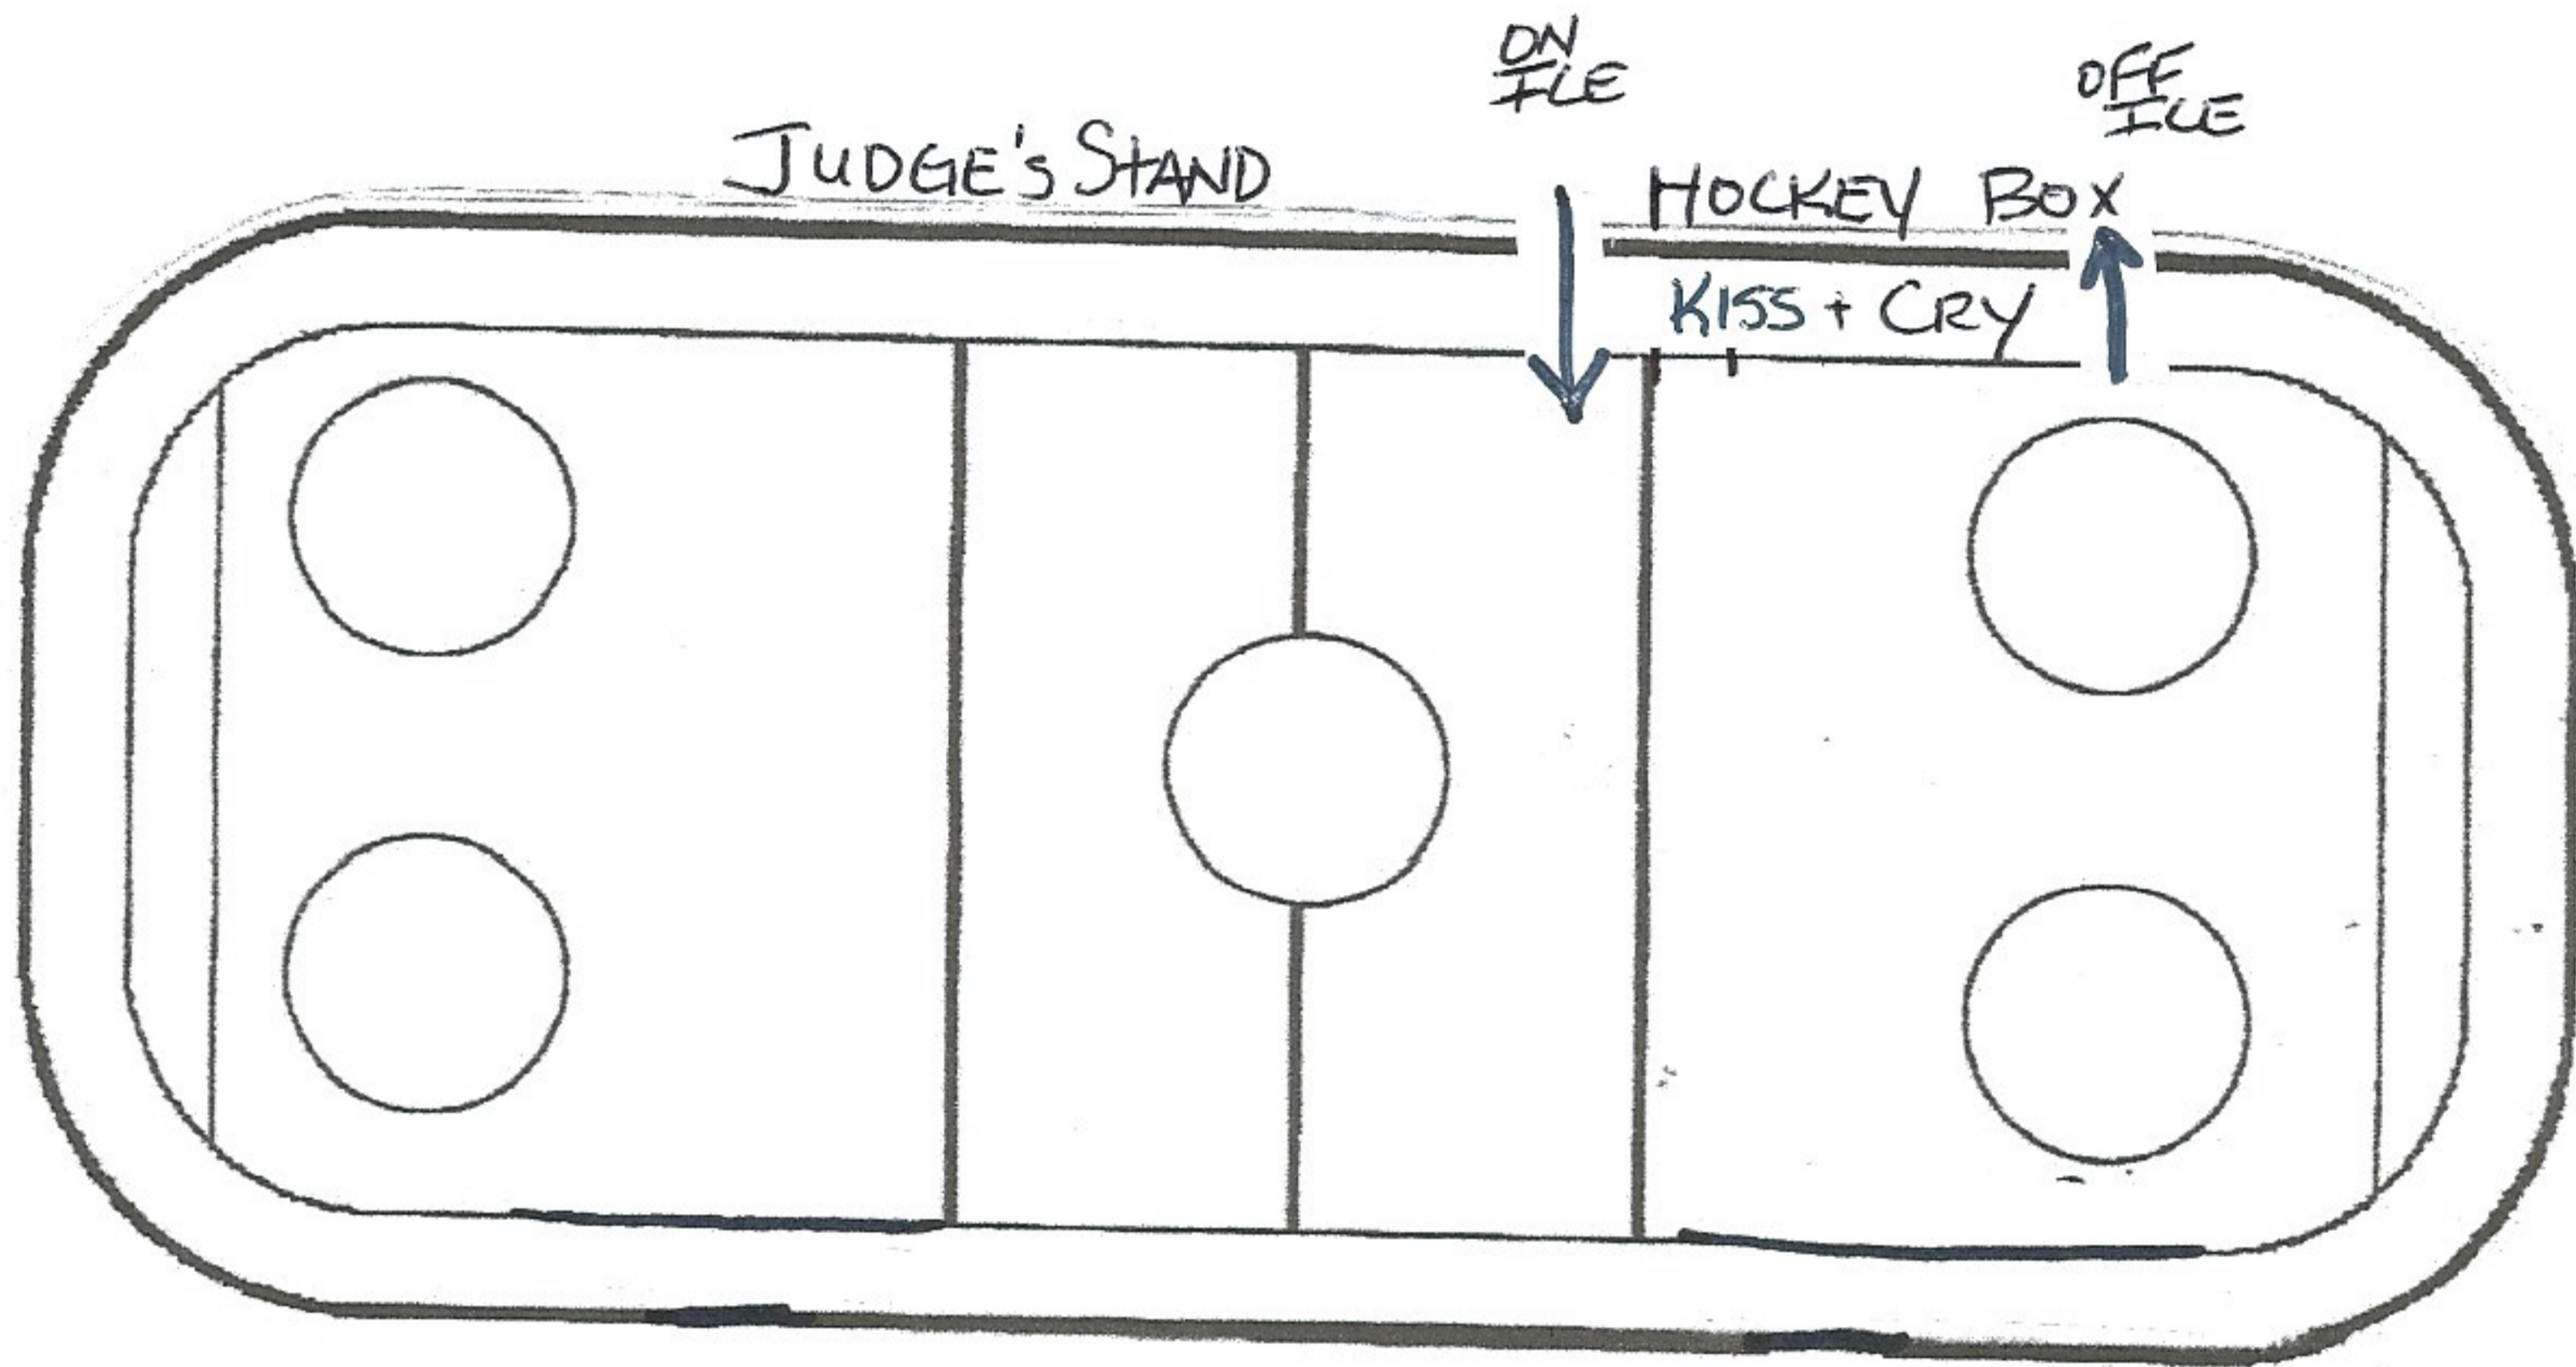

# Diamond Classic Synchronized Skating Competition Rink Layout

## Competition Rink – West Rink

Spectator Seating-Upper and Lower Deck